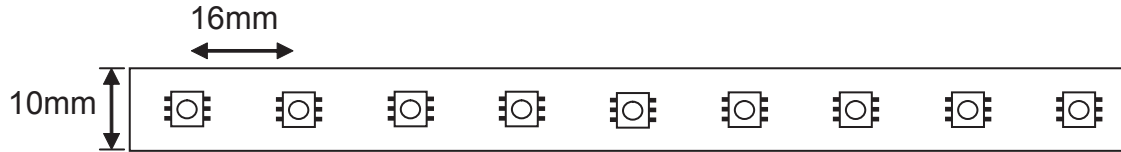

LED Type High Brightness 5060 SMD LEDs
 # of LEDs per foot (304mm) 18
 Viewing Angle 120°
 LED Life 50,000 hours to 70% initial lumen output
 Colour Temperature 4000K (+/- 200K)
 Lumen Output 300 Lumens per ft
 CRI 90+
 Custom Cuttable 1.3"
 Operating Voltage 24V DC
 Maximum Single Run 20' (6.08M)
 Power Consumption 4.3W / ft
 LED Spacing 16mm
 Approvals cETLus
 Adhesive 3M double side adhesive tape

Revisions:

4		
3		
2		
1		

Project:

Part number: LP-5060-60-24-4000K-H90

Scale: NTS

Product: HIGH POWER TAPE LIGHT 4.3W/FT INDOOR USE

Type:

Date: