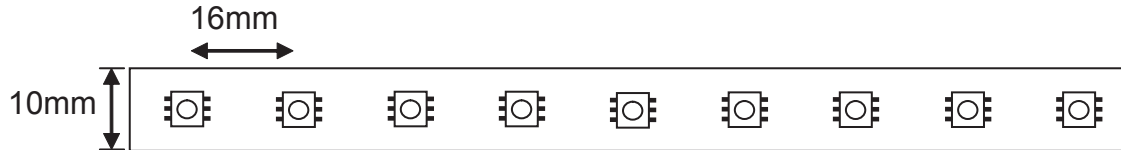

LED Type High Brightness 5060 SMD LEDs
 # of LEDs per foot (304mm) 18
 Viewing Angle 120°
 LED Life 50,000 hours to 70% initial lumen output
 Colour Temperature 3000K (+/- 200K)
 Lumen Output 285 Lumens per ft
 CRI 90+
 Custom Cuttable 1.3"
 Operating Voltage 24V DC
 Maximum Single Run 20' (6.08M)
 Power Consumption 4.3W / ft
 LED Spacing 16mm
 Approvals cETLus
 Adhesive 3M double side adhesive tape

Revisions:

4		
3		
2		
1		

Project:	Part number: LP-5060-60-24-3000K-H90	Scale: NTS
Product: HIGH POWER TAPE LIGHT 4.3W/FT INDOOR USE WARM WHITE	Type:	Date: