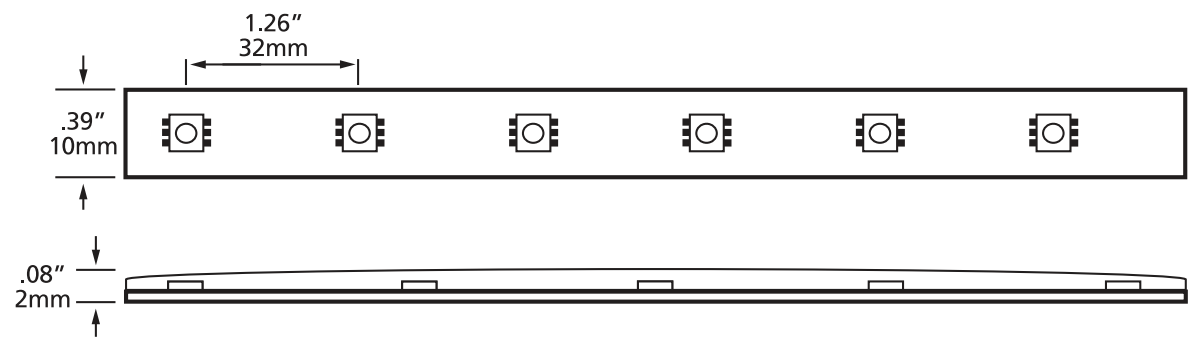

LED Type High Brightness 5060 SMD LEDs  
 # of LEDs per foot (304mm) 9  
 Viewing Angle 120°  
 LED Life 50,000 hours  
 Colour Temperature 3000K (+/- 200K)  
 Lumen Output 145 Lumens per foot  
 CRI >90  
 Custom Cuttable 6.5"  
 Operating Voltage 24V DC  
 Maximum Single Run 40' (12.2M)  
 Power Consumption 2.2W / ft  
 LED Spacing 32mm  
 Approvals CETL  
 Adhesive 3M double side adhesive tape

Revisions:

4		
3		
2		
1		

Project:

Part number: LP-5060-30-24OD-3000K-H90

Scale: NTS

Product: LOW POWER TAPE LIGHT, CRI>90, 3000K, WARM WHITE, OUTDOOR USE

Type:

Date: