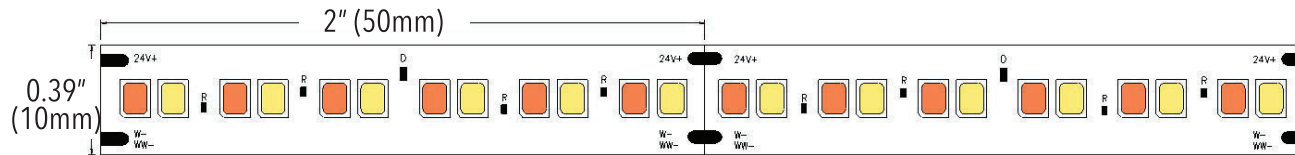

LP-2835-DIM-WW-H90-16FT
 LP-2835-DIM-WW-H90-100FT
 LP-2835-DIM-WW-H90-XX (custom cuts)

Electrical 24V DC, 5.5W/FT
 LED Type Epistar
 Viewing Angle 120°
 LED Life 50,000 hours
 # of LEDs per foot 240
 Maximum single run 16'
 Custom cuttable 50mm (2")
 Lumen Output 449LM/FT
 Colour Temperature 1800K-3000K
 CRI >90
 Approvals cETLus

Revisions:

4		
3		
2		
1		

	Project:	Part number: LP-2835-DIM-WW-H90	Scale: NTS
	Product: Dim to Warm	Type:	Date: