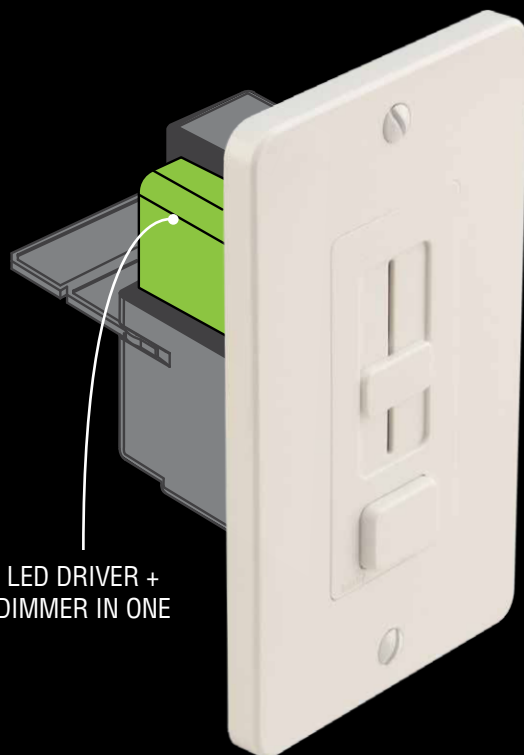

LED DRIVER + DIMMER IN ONE