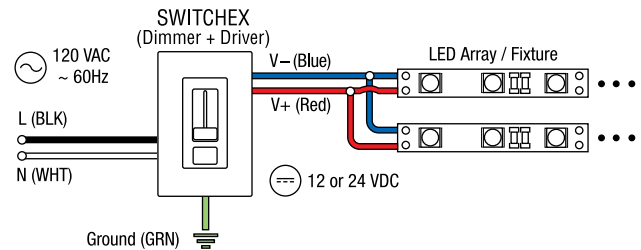

SWITCHEX® Driver and Dimmer Switch Diagram