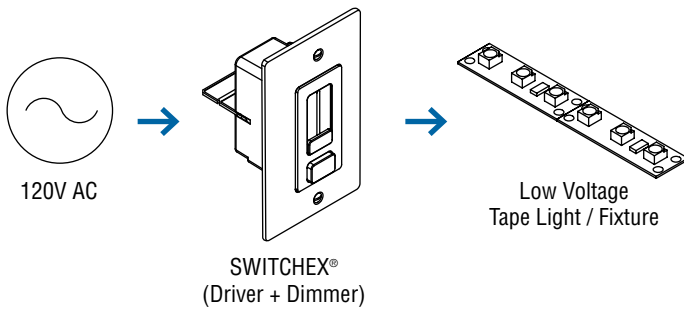

## THE DRIVER IS INSIDE

SWITCHEX® is all you need between your line voltage and low voltage LED lighting. The integrated driver converts 120VAC to either 12VDC or 24VDC and it fits in a standard electrical box.