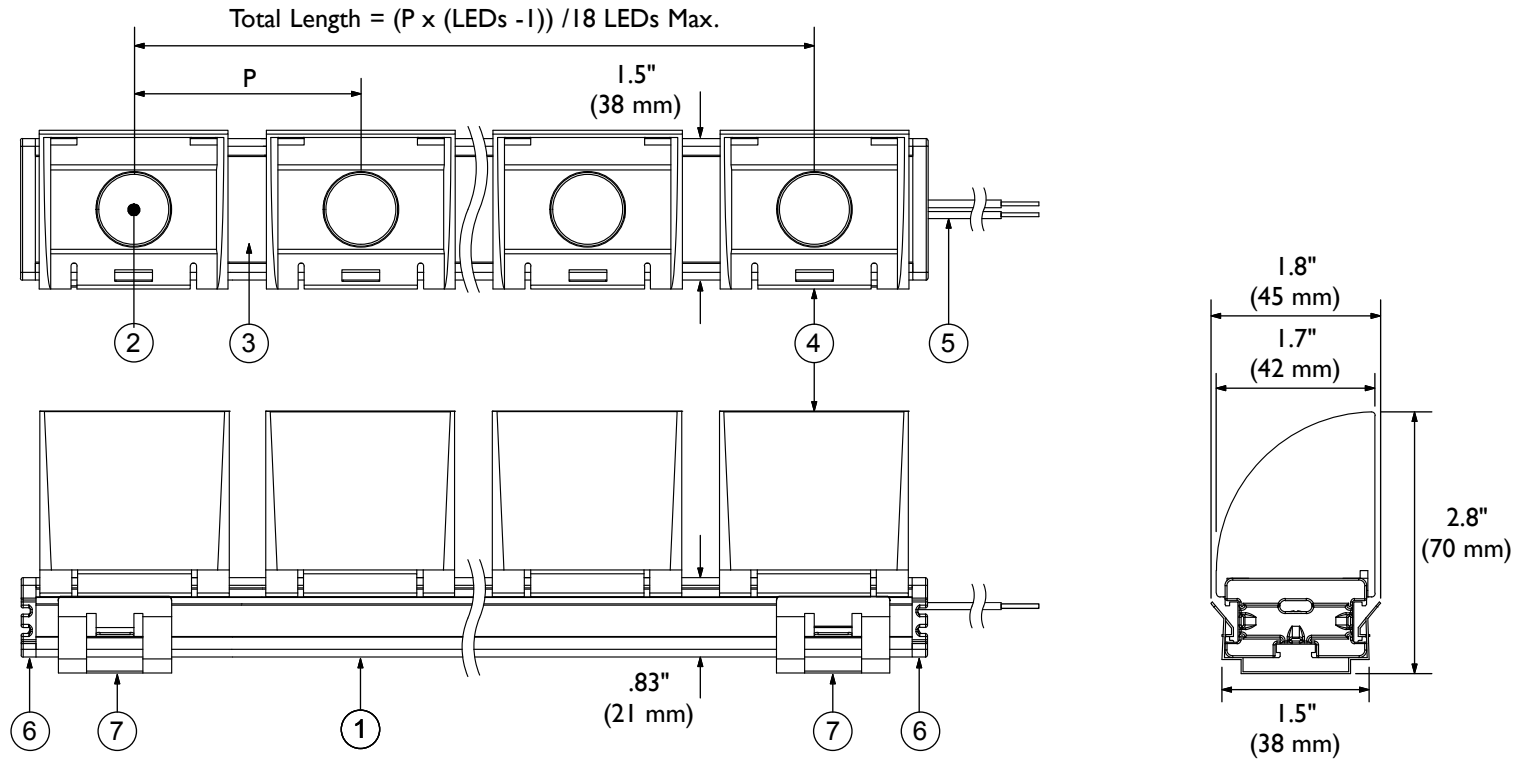

# GRHB with Fixed Bracket and Vertical Louver

Catalog#	P (INCH)	Max. Length
GRHB-60-(2700, 3000, 4000)-(8D, 15D, SP)-FB-VL	2.4 ± .12	42.5"
GRHB-75-(2700, 3000, 4000)-(8D, 15D, SP)-FB-VL	3 ± .12	53"
GRHB-100-(2700, 3000, 4000)-(8D, 15D, SP)-FB-VL	4 ± .12	71"

Lens Code  
 8D = 8°  
 15D = 15°  
 SP = Spread Lens

GRHB Series Specifications	
Current: 700mA	
Power: 2.1 W Per LED	
CRI Value: 85	
Color	Output
2700K	150 Lm Per LED
3000K	160 Lm Per LED
4000K	180 Lm Per LED