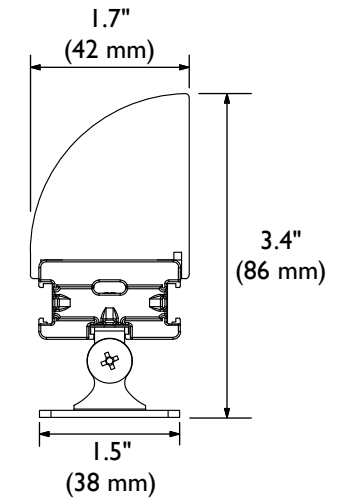

GRHB with Adjustable Bracket and Vertical Louver

Catalog#	P (INCH)	Max. Length
GRHB-60-(2700, 3000, 4000)-(8D, 15D, SP)-AB-VL	2.4 ± .12	42.5"
GRHB-75-(2700, 3000, 4000)-(8D, 15D, SP)-AB-VL	3 ± .12	53"
GRHB-100-(2700, 3000, 4000)-(8D, 15D, SP)-AB-VL	4 ± .12	71"

Lens Code
 8D = 8°
 15D = 15°
 SP = Spread Lens

GRHB Series Specifications	
Current: 700mA	
Power: 2.1 W Per LED	
CRI Value: 85	
Color	Output
2700K	150 Lm Per LED
3000K	160 Lm Per LED
4000K	180 Lm Per LED

TOKISTAR LIGHTING INC.

1015 E. DISCOVERY LANE
 ANAHEIM, CA 92801
 TEL: 714 772 7005 FAX: 714 772 7014
 email: info@tokistar.com Website: tokistar.com

GRHB with Adjustable Bracket Submittal	No.	Part	Material
Catalog#: GRHB-_(2700, 3000, 4000)-(Lens Code)-AB-VL	1	Extrusion	Black Anodized Aluminum
Date: December 1, 2018	2	LED	Solid State LED
Drawn By: R. Cordova	3	Cover Plate	Black Anodized Aluminum
Scale: 1:2	4	Vertical Louver	Polycarbonate
	5	Lead Wires	#18 AWG x 2
	6	End Cap	Polycarbonate
	7	Adjustable Bracket	Stainless Steel