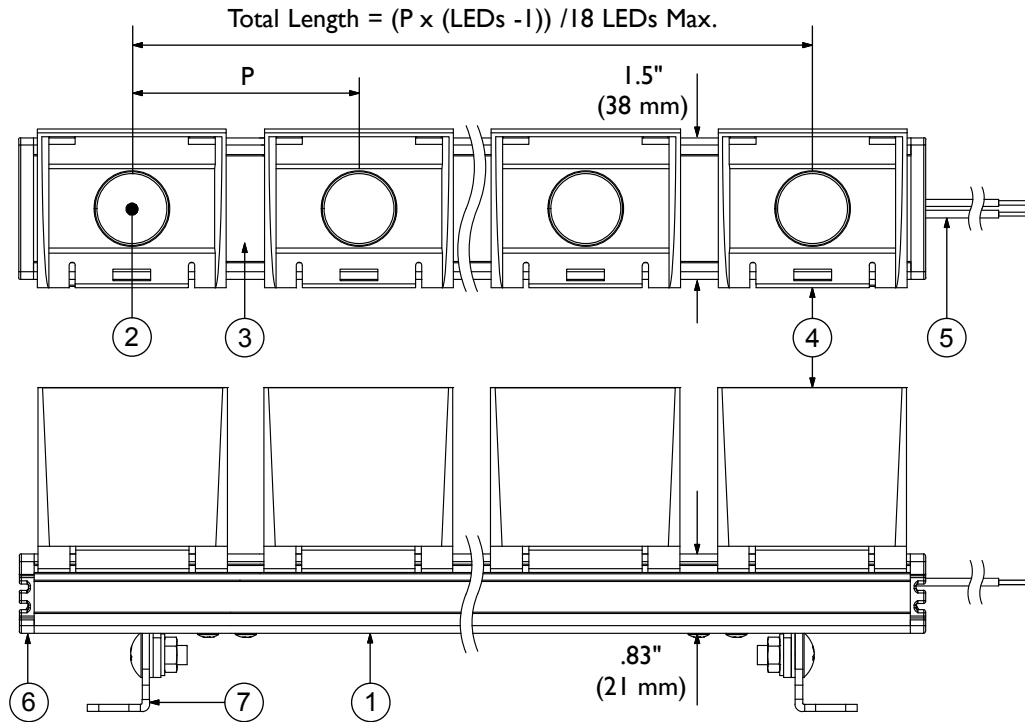

GRHB with Adjustable Bracket and Vertical Louver

Catalog#	P (INCH)	Max. Length
GRHB-60-(2700, 3000, 4000)-(8D, 15D, SP)-AB-VL	2.4 ± .12	42.5"
GRHB-75-(2700, 3000, 4000)-(8D, 15D, SP)-AB-VL	3 ± .12	53"
GRHB-100-(2700, 3000, 4000)-(8D, 15D, SP)-AB-VL	4 ± .12	71"

Lens Code
 8D = 8°
 15D = 15°
 SP = Spread Lens

GRHB Series Specifications	
Current: 700mA	
Power: 2.1 W Per LED	
CRI Value: 85	
Color	Output
2700K	150 Lm Per LED
3000K	160 Lm Per LED
4000K	180 Lm Per LED

TOKISTAR LIGHTING INC.

1015 E. DISCOVERY LANE
 ANAHEIM, CA 92801
 TEL: 714 772 7005 FAX: 714 772 7014
 email: info@tokistar.com Website: tokistar.com

GRHB with Adjustable Bracket Submittal	No.	Part	Material
Catalog#: GRHB-_(2700, 3000, 4000)-(Lens Code)-AB-VL	1	Extrusion	Black Anodized Aluminum
Date: December 1, 2018	2	LED	Solid State LED
Drawn By: R. Cordova	3	Cover Plate	Black Anodized Aluminum
Scale: 1:2	4	Vertical Louver	Polycarbonate
	5	Lead Wires	#18 AWG x 2
	6	End Cap	Polycarbonate
	7	Adjustable Bracket	Stainless Steel