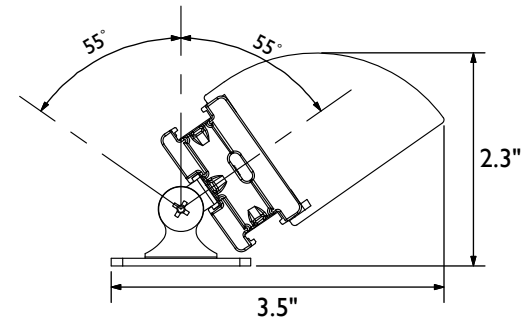

GRHB with Adjustable Bracket and Vertical Louver

Catalog#	P (INCH)	Max. Length
GRHB-60-(2700, 3000, 4000)-(8D, 15D, SP)-AB-VL	2.4 ± .12	42.5"
GRHB-75-(2700, 3000, 4000)-(8D, 15D, SP)-AB-VL	3 ± .12	53"
GRHB-100-(2700, 3000, 4000)-(8D, 15D, SP)-AB-VL	4 ± .12	71"

Lens Code
 8D = 8°
 15D = 15°
 SP = Spread Lens

GRHB Series Specifications	
Current: 700mA	
Power: 2.1 W Per LED	
CRI Value: 85	
Color	Output
2700K	150 Lm Per LED
3000K	160 Lm Per LED
4000K	180 Lm Per LED