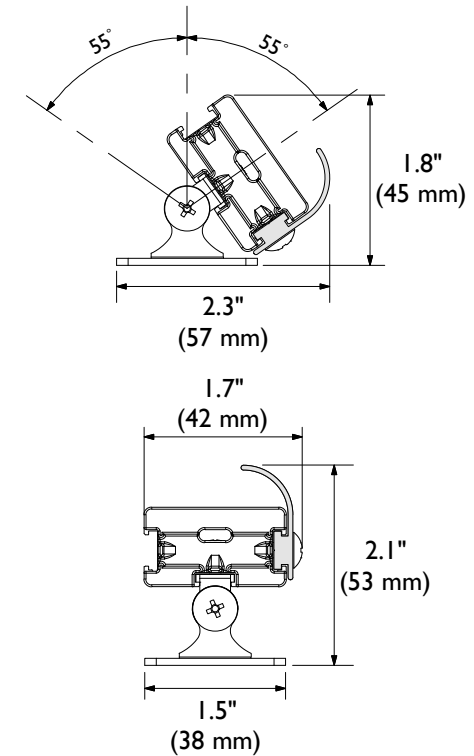

GRHB with Adjustable Bracket and Glare Guard

Catalog#	P (INCH)	Max. Length
GRHB-60-(2700, 3000, 4000)-(8D, 15D, SP)-AB-GG	2.4 ± .12	42.5"
GRHB-75-(2700, 3000, 4000)-(8D, 15D, SP)-AB-GG	3 ± .12	53"
GRHB-100-(2700, 3000, 4000)-(8D, 15D, SP)-AB-GG	4 ± .12	71"

Lens Code
 8D = 8°
 15D = 15°
 SP = Spread Lens

GRHB Series Specifications	
Current: 700mA	
Power: 2.1 W Per LED	
CRI Value: 85	
Color	Output
2700K	150 Lm Per LED
3000K	160 Lm Per LED
4000K	180 Lm Per LED

TOKISTAR LIGHTING INC.

1015 E. DISCOVERY LANE
 ANAHEIM, CA 92801
 TEL: 714 772 7005 FAX: 714 772 7014
 email: info@tokistar.com Website: tokistar.com

GRHB with Adjustable Bracket Submittal	No.	Part	Material
Catalog#: GRHB-_(2700, 3000, 4000)-(Lens Code)-AB-GG	1	Extrusion	Black Anodized Aluminum
Date: December 1, 2018	2	LED	Solid State LED
Drawn By: R. Cordova	3	Cover Plate	Black Anodized Aluminum
Scale: 1:2	4	Glare Guard	Black Anodized Aluminum
	5	Lead Wires	#18 AWG x 2
	6	End Cap	Polycarbonate
	7	Adjustable Bracket	Stainless Steel