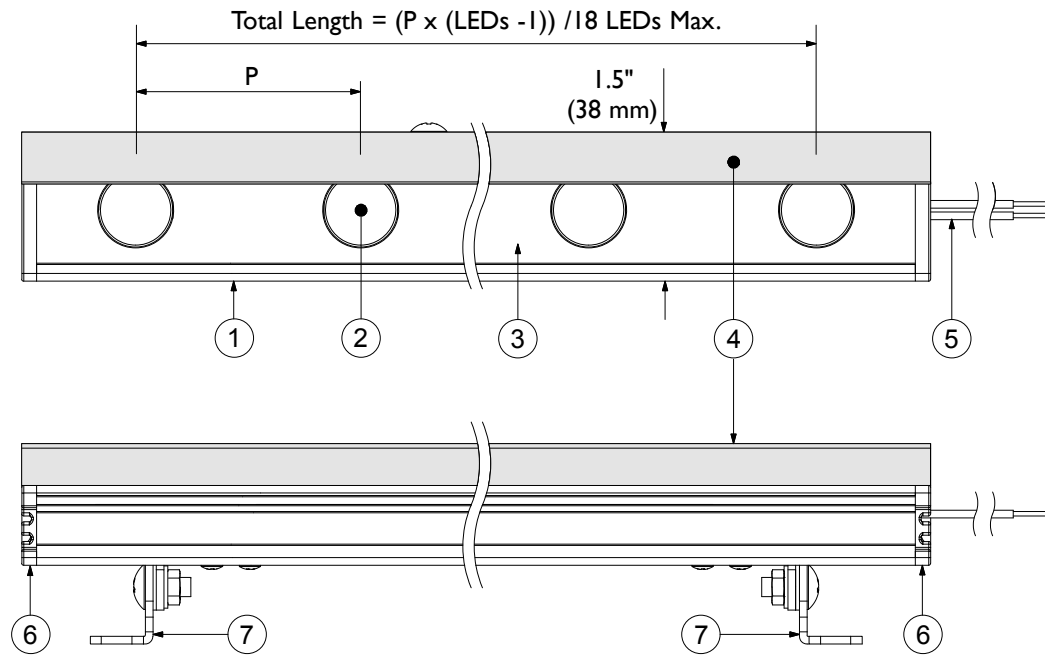

GRHB with Adjustable Bracket and Glare Guard

Catalog#	P (INCH)	Max. Length
GRHB-60-(2700, 3000, 4000)-(8D, 15D, SP)-AB-GG	2.4 ± .12	42.5"
GRHB-75-(2700, 3000, 4000)-(8D, 15D, SP)-AB-GG	3 ± .12	53"
GRHB-100-(2700, 3000, 4000)-(8D, 15D, SP)-AB-GG	4 ± .12	71"

Lens Code
 8D = 8°
 15D = 15°
 SP = Spread Lens

GRHB Series Specifications	
Current: 700mA	
Power: 2.1 W Per LED	
CRI Value: 85	
Color	Output
2700K	150 Lm Per LED
3000K	160 Lm Per LED
4000K	180 Lm Per LED

TOKISTAR LIGHTING INC.

1015 E. DISCOVERY LANE
 ANAHEIM, CA 92801
 TEL: 714 772 7005 FAX: 714 772 7014
 email: info@tokistar.com Website: tokistar.com

GRHB with Adjustable Bracket Submittal	No.	Part	Material
Catalog#: GRHB-_(2700, 3000, 4000)-(Lens Code)-AB-GG	1	Extrusion	Black Anodized Aluminum
Date: December 1, 2018	2	LED	Solid State LED
Drawn By: R. Cordova	3	Cover Plate	Black Anodized Aluminum
Scale: 1:2	4	Glare Guard	Black Anodized Aluminum
	5	Lead Wires	#18 AWG x 2
	6	End Cap	Polycarbonate
	7	Adjustable Bracket	Stainless Steel