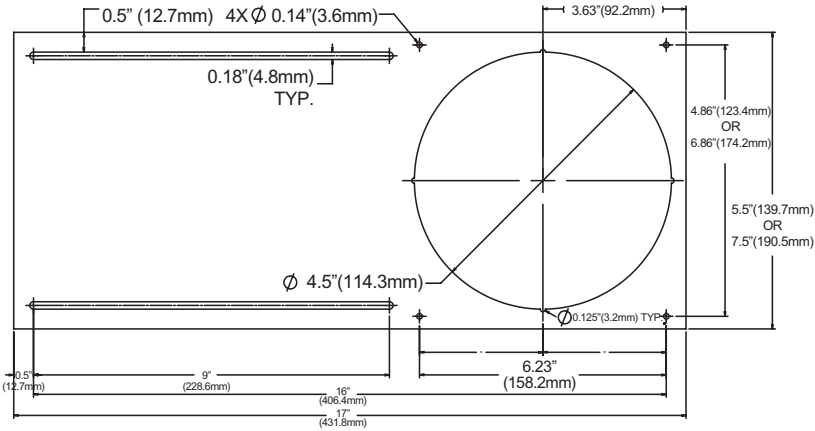

**Construction Plate**

**Compatible dimmers**

Dimmable to 5% with most standard dimmers

Lutron	C.L™ Dimmers
	DVELV-300
	SELV-3600P
	NTELV-300/600
	MAELV-300/600
Leviton	MRF2-6ND-120
	VPE04
	6615
	VPE06
	VRE06
	6672
	6674
IPE04	