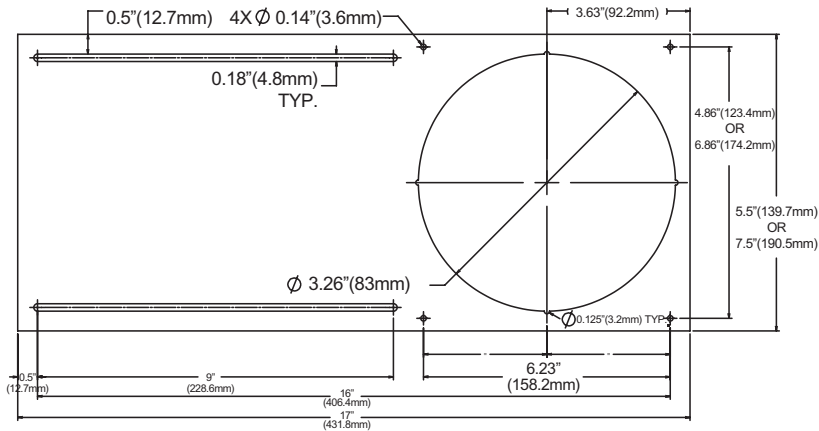

Construction Plate

Compatible dimmers

Dimmable to 5% with most standard dimmers

Lutron	C.L™ Dimmers
	DVELV-300
	SELV-3600P
	NTELV-300/600
	MAELV-300/600
Leviton	MRF2-6ND-120
	VPE04
	6615
	VPE06
	VRE06
	6672
	6674
IPE04