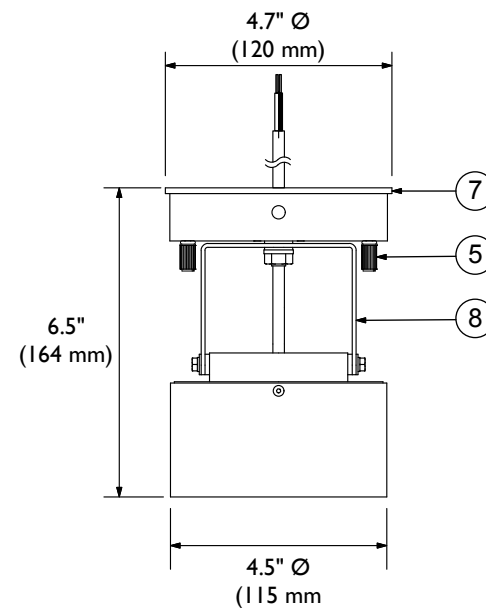

Rotation

Catalog#
FSP-(3000K, 5000K)-B
 B = Black Fixture

Focal Spotlight Specifications	
Current: 700mA	
Power: 2.1 W Per LED	
CRI Value: 80	
Color	Output
3000K	73 Lm Per LED
5000K	83 Lm Per LED

Pivot

TOKISTAR LIGHTING INC.

1015 E. DISCOVERY LANE
 ANAHEIM, CA 92801
 TEL: 714 772 7005 FAX: 714 772 7014
 email: info@tokistar.com Website: tokistar.com

Focal Spotlight Submittal	No.	Part	Material
Catalog#: FSP-(3000K, 5000K)-B	1	Fixture Head	Aluminum
Date: September 1, 2019	2	Symmetrical Lens	Hard Glass
Drawn By: R.Cordova	3	Canopy	Aluminum
Scale: 1:4	4	Conductors	PVC insulation #18 AWG x 2
Weight: 1.6 lbs / 710g	5	Knurled Nut	Brass
	6	Mounting Plate	Stainless Steel
	7	Insulation	Rubber
	8	Bracket	Stainless Steel