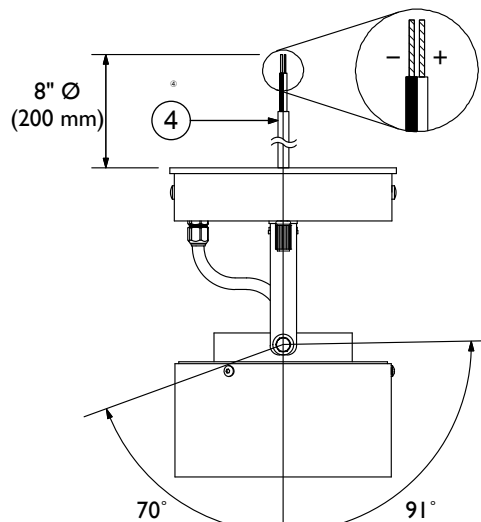

Rotation

Catalog#
FSP-(3000K, 5000K)-B
 B = Black Fixture

Focal Spotlight Specifications	
Current: 700mA	
Power: 2.1 W Per LED	
CRI Value: 80	
Color	Output
3000K	73 Lm Per LED
5000K	83 Lm Per LED

Pivot

TOKISTAR LIGHTING INC.

1015 E. DISCOVERY LANE
 ANAHEIM, CA 92801
 TEL: 714 772 7005 FAX: 714 772 7014
 email: info@tokistar.com Website: tokistar.com

Focal Spotlight Submittal	No.	Part	Material
Catalog#: FSP-(3000K, 5000K)-B	1	Fixture Head	Aluminum
Date: September 1, 2019	2	Symmetrical Lens	Hard Glass
Drawn By: R.Cordova	3	Canopy	Aluminum
Scale: 1:4	4	Conductors	PVC insulation #18 AWG x 2
Weight: 1.6 lbs / 710g	5	Knurled Nut	Brass
	6	Mounting Plate	Stainless Steel
	7	Insulation	Rubber
	8	Bracket	Stainless Steel