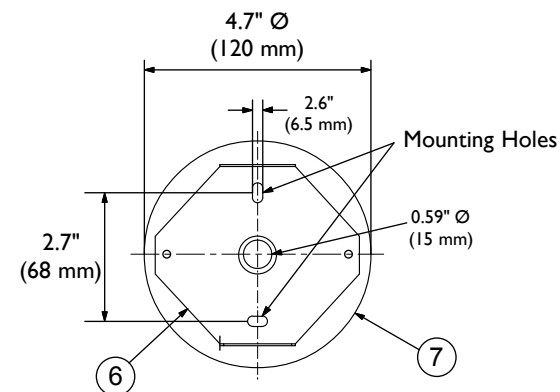

Rotation

Catalog#
FSP-(3000K, 5000K)-B
 B = Black Fixture

Focal Spotlight Specifications	
Current: 700mA	
Power: 2.1 W Per LED	
CRI Value: 80	
Color	Output
3000K	73 Lm Per LED
5000K	83 Lm Per LED

Pivot

TOKISTAR LIGHTING INC.

1015 E. DISCOVERY LANE
 ANAHEIM, CA 92801
 TEL: 714 772 7005 FAX: 714 772 7014
 email: info@tokistar.com Website: tokistar.com

Focal Spotlight Submittal	No.	Part	Material
Catalog#: FSP-(3000K, 5000K)-B	1	Fixture Head	Aluminum
Date: September 1, 2019	2	Symmetrical Lens	Hard Glass
Drawn By: R.Cordova	3	Canopy	Aluminum
Scale: 1:4	4	Conductors	PVC insulation #18 AWG x 2
Weight: 1.6 lbs / 710g	5	Knurled Nut	Brass
	6	Mounting Plate	Stainless Steel
	7	Insulation	Rubber
	8	Bracket	Stainless Steel