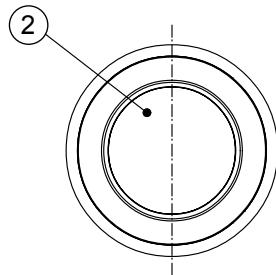

Scale: 1:3

Rotation

Cutout Dimension

Catalog#

FSM-(2400K, 2700K, 3000K, 4000K, 5000K)-03D-(B,W)

03D = 3° Lens

B = Black Fixture

W = White Fixture

Focal SpotMini Specifications

Current: 700mA

Power: 2.1 W Per LED

CRI Value: 85

Color	Output
2400K	34 Lm Per LED
2700K	41 Lm Per LED
3000K	45 Lm Per LED
4000K	50 Lm Per LED
5000K	55 Lm Per LED

TOKISTAR LIGHTING INC.

Date: September 1, 2019

Drawn By: R.Cordova

Scale: 1:2

Weight: 0.6 lbs / 240g

No.	Part	Material
1	Fixture Head	Aluminum
2	Lens	Acrylic
3	Bracket	Steel
4	Ceiling Plate	Steel
5	Retainer Clip	Stainless Steel
6	Conductors	PVC insulation #22 AWG x 2
7	Sleeving	Fiberglass
8	Fixture Cap	PBT