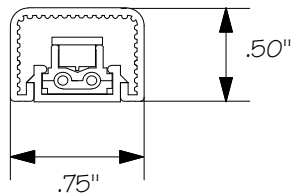

CT Series-0.2 Watt LED

SCALE: 1:1

CATALOG#	P (INCH)	MAX. LENGTH
CT(O,L,LD)-30-(LED CODE)	1.2 ± .08	20 FT.
CT(O,L,LD)-50-(LED CODE)	2 ± .08	33 FT.
CT(O,L,LD)-80-(LED CODE)	3 ± .12	50 FT.
CT(O,L,LD)-100-(LED CODE)	4 ± .16	60 FT.
CT(O,L,LD)-150-(LED CODE)	6 ± .20	70 FT.

DATE: NOVEMBER 5, 2010

DRAWN BY: R. CORDOVA

SCALE: 1:2

WEIGHT: 46g/ft.

NO.	PART	MATERIAL
1	BASE	POLYCARBONATE
2	COVER (OPTIONAL)	POLYCARBONATE
3	DIFFUSER (OPTIONAL)	POLYESTER
4	CABLE	PVC INSULATION WITH PLATED #18 AWG x 2
5	SOCKET	POLYCARBONATE
6	LED	SOLID STATE LED
7	LEAD WIRE	PVC INSULATION WITH PLATED #18 AWG x 2
8	CORD PROTECTOR	PVC
9	END CAP	PVC