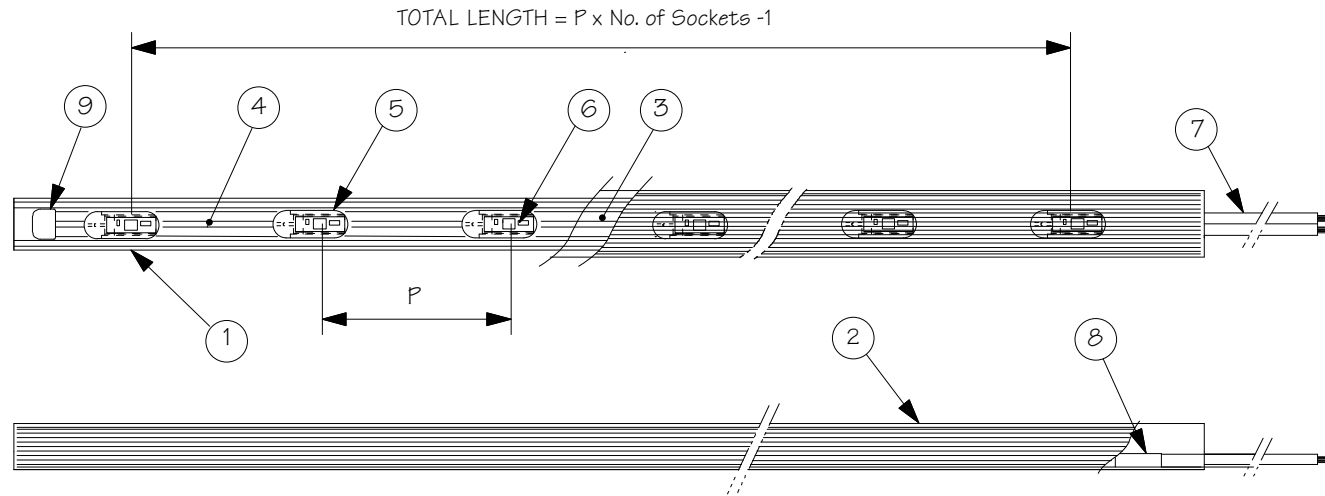

CT Series-0.2 Watt LED

SCALE: 1:1

CATALOG#	P (INCH)	MAX. LENGTH
CT(O,L,LD)-30-(LED CODE)	1.2 ± .08	20 FT.
CT(O,L,LD)-50-(LED CODE)	2 ± .08	33 FT.
CT(O,L,LD)-80-(LED CODE)	3 ± .12	50 FT.
CT(O,L,LD)-100-(LED CODE)	4 ± .16	60 FT.
CT(O,L,LD)-150-(LED CODE)	6 ± .20	70 FT.

DATE: NOVEMBER 5, 2010

DRAWN BY: R. CORDOVA

SCALE: 1:2

WEIGHT: 46g/ft.

NO.	PART	MATERIAL
1	BASE	POLYCARBONATE
2	COVER (OPTIONAL)	POLYCARBONATE
3	DIFFUSER (OPTIONAL)	POLYESTER
4	CABLE	PVC INSULATION WITH PLATED #18 AWG x 2
5	SOCKET	POLYCARBONATE
6	LED	SOLID STATE LED
7	LEAD WIRE	PVC INSULATION WITH PLATED #18 AWG x 2
8	CORD PROTECTOR	PVC
9	END CAP	PVC