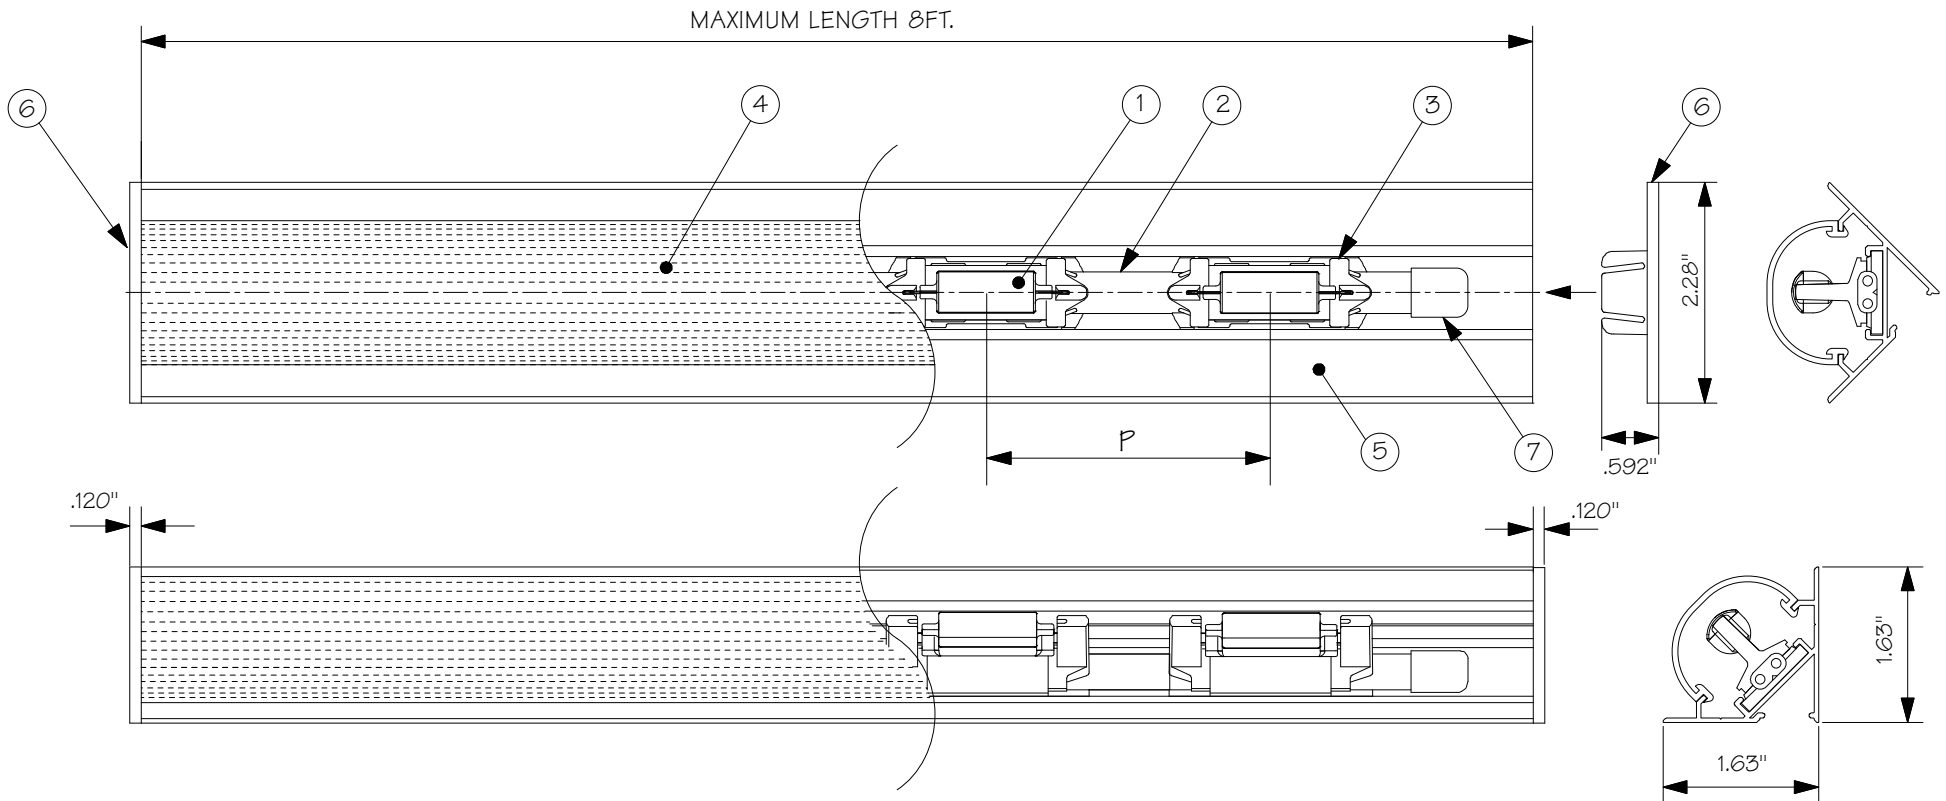

AVL CHANNEL-0.72 Watt 3000K LED

CATALOG#	P (INCH)	MAX. SOCKETS/LENGTH
AV(LC,LF)-(SA,WH)-2.4-LIW	2.4 ± .075	40/8 FT.
AV(LC,LF)-(SA,WH)-3-LIW	3 ± .075	32/8 FT.
AV(LC,LF)-(SA,WH)-4-LIW	4 ± .075	24/8 FT.
AV(LC,LF)-(SA,WH)-6-LIW	6 ± .075	16/8 FT.

0.72 WATT LED 24VAC OR 24VDC / 30mA				
PART#	LED CODE	COLOR	LUMEN	LIFE
AVLED-IW	LIW	3000K	28 Lm	40,000-50,000 HOURS

STYLE/LENS:

LC= FASCIA/CLEAR
 LF= FASCIA/FROSTED

SURFACE FINISH:

SA=SATIN ALUMINUM
 WH=WHITE