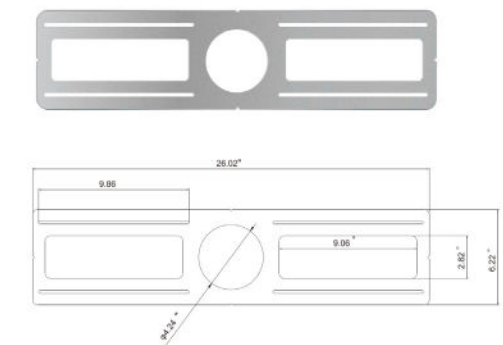

5CCT Ultra-Thin LED Recessed Ceiling Light

With an ultra-thin 9mm profile, double-sided frosted diffuser, and advanced ADC12 aluminum cooling frame, this dimmable LED light offers even illumination, energy efficiency (PF > 0.9), and protection for wet locations.

APPLICATIONS

- Residential living rooms
- Kitchens
- Bathrooms (damp-rated areas)
- Commercial offices
- Retail displays
- Hospitality spaces
- Hallways and corridors

SPECIFICATIONS			
Sizes	4"	6"	
Product Code	SDL-5CCT-4-WH-1P (1 Pack) SDL-5CCT-4-WH-6P (6 Pack) SDL-5CCT-4-WH-12P (12 Pack) SDL-5CCT-4-WH-24P (24 Pack)	SDL-5CCT-6-WH-1P (1 Pack) SDL-5CCT-6-WH-6P (6 Pack) SDL-5CCT-6-WH-12P (12 Pack)	
Electrical	Input Voltage	120V AC	
	Output Power (W)	9W	12W
Specs	Colour Temperature	5CCT: 2700/3000/3500/4000/5000K	
	CRI	90+	
	Lumens	>850Lm	>1200Lm
	Dimmable	Yes, with TRIAC dimmers	
	PF	>0.9	
	Beam Angle	110°	
LED	Type	2385	
	Life Span	50,000 Hours	
Design	Dimensions (Inches)	D1=3.19", D2=4.92", H=0.75"	D1=4.98", D2=6.61", H=0.75"
	Dimensions (Millimetres)	D1=81mm, D2=125mm, H=19mm	D1=126.5mm, D2=168mm, H=19.1mm
	Finish	White finish	
	Trim Rings	Black	
	Approved Location	Wet	
	Mounting	Ceiling	
Warranty	5 Years		
Approvals	cETLus and Energy Star		

PACKAGING

4-Inch Model (Applies to 6-Inch as well; photos not to scale)

1 Pack: SDL-5CCT-4-WH-1P

6 Pack: SDL-5CCT-4-WH-6P

12 Pack: SDL-5CCT-4-WH-12P

24 Pack: SDL-5CCT-4-WH-24P

DIAGRAM

PRODUCT IMAGE

CONSTRUCTION PLATES

For 4-Inch: SDL-5CCT-4-CP

For 6-Inch: SDL-5CCT-6-CP

TRIM RINGS

For 4-Inch: SDL-5CCT-4-TR-BK

For 6-Inch: SDL-5CCT-6-TR-BK

NOTE: Trim Rings and Construction Plates are sold separately.