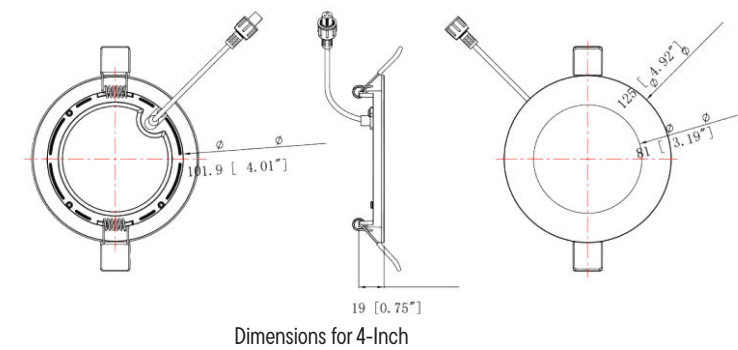

5CCT Ultra-Thin LED Recessed Ceiling Light

With an ultra-thin 9mm profile, double-sided frosted diffuser, and advanced ADC12 aluminum cooling frame, this dimmable LED light offers even illumination, energy efficiency (PF > 0.9), and protection for wet locations.

APPLICATIONS

- Residential living rooms
- Kitchens
- Bathrooms (damp-rated areas)
- Commercial offices
- Retail displays
- Hospitality spaces
- Hallways and corridors

SPECIFICATIONS			
Sizes	4"	6"	
Product Code	SDL-5CCT-4-WH-1P (1 Pack) SDL-5CCT-4-WH-6P (6 Pack) SDL-5CCT-4-WH-12P (12 Pack) SDL-5CCT-4-WH-24P (24 Pack)	SDL-5CCT-6-WH-1P (1 Pack) SDL-5CCT-6-WH-6P (6 Pack) SDL-5CCT-6-WH-12P (12 Pack)	
Electrical	Input Voltage	120V AC	
	Output Power (W)	9W	12W
Specs	Colour Temperature	5CCT: 2700/3000/3500/4000/5000K	
	CRI	90+	
	Lumens	>850Lm	>1200Lm
	Dimmable	Yes, with TRIAC dimmers	
	PF	>0.9	
	Beam Angle	110°	
LED	Type	2385	
	Life Span	50,000 Hours	
Design	Dimensions (Inches)	D1=3.19", D2=4.92", H=0.75"	D1=4.98", D2=6.61", H=0.75"
	Dimensions (Millimetres)	D1=81mm, D2=125mm, H=19mm	D1=126.5mm, D2=168mm, H=19.1mm
	Finish	White finish	
	Trim Rings	Black	
	Approved Location	Wet	
	Mounting	Ceiling	
Warranty	5 Years		
Approvals	cETLus and Energy Star		

PACKAGING

4-Inch Model (Applies to 6-Inch as well; photos not to scale)

1 Pack: SDL-5CCT-4-WH-1P

6 Pack: SDL-5CCT-4-WH-6P

12 Pack: SDL-5CCT-4-WH-12P

24 Pack: SDL-5CCT-4-WH-24P

DIAGRAM

PRODUCT IMAGE

CONSTRUCTION PLATES

For 4-Inch: SDL-5CCT-4-CP

For 6-Inch: SDL-5CCT-6-CP

TRIM RINGS

For 4-Inch: SDL-5CCT-4-TR-BK

For 6-Inch: SDL-5CCT-6-TR-BK

NOTE: Trim Rings and Construction Plates are sold separately.