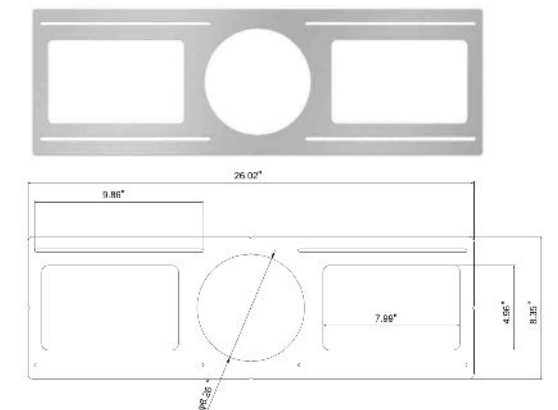

5CCT Ultra-Thin LED Recessed Ceiling Light

With an ultra-thin 9mm profile, double-sided frosted diffuser, and advanced ADC12 aluminum cooling frame, this dimmable LED light offers even illumination, energy efficiency (PF > 0.9), and protection for wet locations.

APPLICATIONS

- Residential living rooms
- Kitchens
- Bathrooms (damp-rated areas)
- Commercial offices
- Retail displays
- Hospitality spaces
- Hallways and corridors

SPECIFICATIONS			
Sizes	4"	6"	
Product Code	SDL-5CCT-4-WH-1P (1 Pack) SDL-5CCT-4-WH-6P (6 Pack) SDL-5CCT-4-WH-12P (12 Pack) SDL-5CCT-4-WH-24P (24 Pack)	SDL-5CCT-6-WH-1P (1 Pack) SDL-5CCT-6-WH-6P (6 Pack) SDL-5CCT-6-WH-12P (12 Pack)	
Electrical	Input Voltage	120V AC	
	Output Power (W)	9W	12W
Specs	Colour Temperature	5CCT: 2700/3000/3500/4000/5000K	
	CRI	90+	
	Lumens	>850Lm	>1200Lm
	Dimmable	Yes, with TRIAC dimmers	
	PF	>0.9	
	Beam Angle	110°	
LED	Type	2385	
	Life Span	50,000 Hours	
Design	Dimensions (Inches)	D1=3.19", D2=4.92", H=0.75"	D1=4.98", D2=6.61", H=0.75"
	Dimensions (Millimetres)	D1=81mm, D2=125mm, H=19mm	D1=126.5mm, D2=168mm, H=19.1mm
	Finish	White finish	
	Trim Rings	Black	
	Approved Location	Wet	
	Mounting	Ceiling	
Warranty	5 Years		
Approvals	cETLus and Energy Star		

PACKAGING

4-Inch Model (Applies to 6-Inch as well; photos not to scale)

1 Pack: SDL-5CCT-4-WH-1P

6 Pack: SDL-5CCT-4-WH-6P

12 Pack: SDL-5CCT-4-WH-12P

24 Pack: SDL-5CCT-4-WH-24P

DIAGRAM

PRODUCT IMAGE

CONSTRUCTION PLATES

For 4-Inch: SDL-5CCT-4-CP

For 6-Inch: SDL-5CCT-6-CP

TRIM RINGS

For 4-Inch: SDL-5CCT-4-TR-BK

For 6-Inch: SDL-5CCT-6-TR-BK

NOTE: Trim Rings and Construction Plates are sold separately.