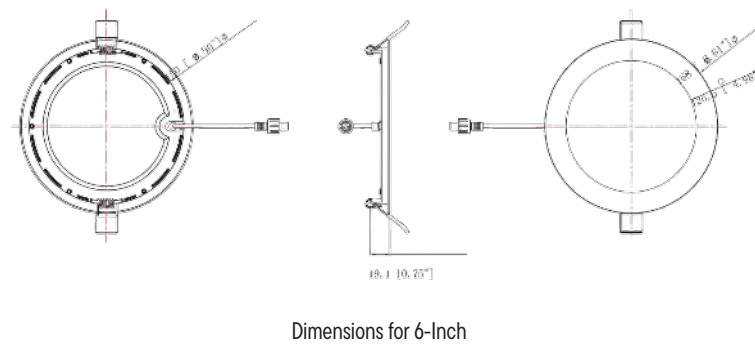

5CCT Ultra-Thin LED Recessed Ceiling Light

With an ultra-thin 9mm profile, double-sided frosted diffuser, and advanced ADC12 aluminum cooling frame, this dimmable LED light offers even illumination, energy efficiency (PF > 0.9), and protection for wet locations.

APPLICATIONS

- Residential living rooms
- Kitchens
- Bathrooms (damp-rated areas)
- Commercial offices
- Retail displays
- Hospitality spaces
- Hallways and corridors

SPECIFICATIONS			
Sizes	4"	6"	
Product Code	SDL-5CCT-4-WH-1P (1 Pack) SDL-5CCT-4-WH-6P (6 Pack) SDL-5CCT-4-WH-12P (12 Pack) SDL-5CCT-4-WH-24P (24 Pack)	SDL-5CCT-6-WH-1P (1 Pack) SDL-5CCT-6-WH-6P (6 Pack) SDL-5CCT-6-WH-12P (12 Pack)	
Electrical	Input Voltage	120V AC	
	Output Power (W)	9W	12W
Specs	Colour Temperature	5CCT: 2700/3000/3500/4000/5000K	
	CRI	90+	
	Lumens	>850Lm	>1200Lm
	Dimmable	Yes, with TRIAC dimmers	
	PF	>0.9	
	Beam Angle	110°	
LED	Type	2385	
	Life Span	50,000 Hours	
Design	Dimensions (Inches)	D1=3.19", D2=4.92", H=0.75"	D1=4.98", D2=6.61", H=0.75"
	Dimensions (Millimetres)	D1=81mm, D2=125mm, H=19mm	D1=126.5mm, D2=168mm, H=19.1mm
	Finish	White finish	
	Trim Rings	Black	
	Approved Location	Wet	
	Mounting	Ceiling	
Warranty	5 Years		
Approvals	cETLus and Energy Star		

PACKAGING

4-Inch Model (Applies to 6-Inch as well; photos not to scale)

1 Pack: SDL-5CCT-4-WH-1P

6 Pack: SDL-5CCT-4-WH-6P

12 Pack: SDL-5CCT-4-WH-12P

24 Pack: SDL-5CCT-4-WH-24P

DIAGRAM

PRODUCT IMAGE

CONSTRUCTION PLATES

For 4-Inch: SDL-5CCT-4-CP

For 6-Inch: SDL-5CCT-6-CP

TRIM RINGS

For 4-Inch: SDL-5CCT-4-TR-BK

For 6-Inch: SDL-5CCT-6-TR-BK

NOTE: Trim Rings and Construction Plates are sold separately.