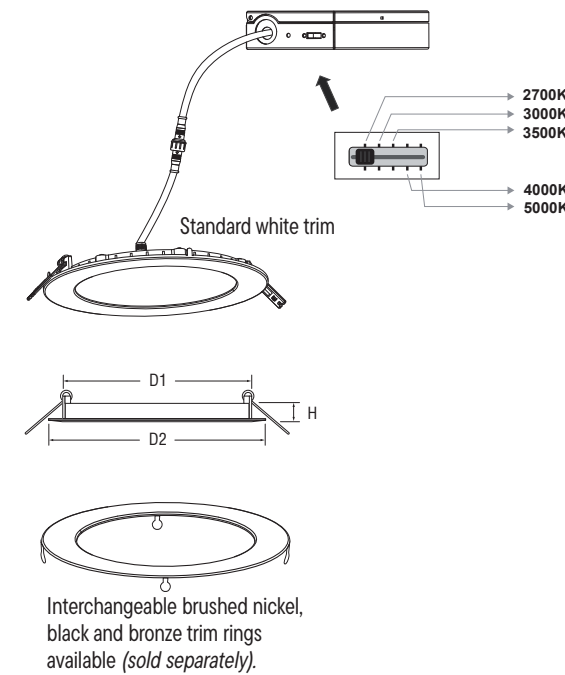

APPLICATIONS

- Kitchens & pantries
- Laundry rooms
- Bathrooms
- Lobbies & hallways
- Banquet halls & elevators
- Retail lighting
- Offices & restaurants

SPECIFICATIONS

Size	3 Inches	4 Inches	6 Inches	8 Inches	10 Inches
Product Code	DL-5CCT-3-WH	DL-5CCT-4-WH	DL-5CCT-6-WH	DL-5CCT-8-WH	DL-5CCT-10-WH
Electrical	Input Voltage: 120V AC Power Consumption: 6W, 9W, 12W, 15W, 20W Color Temperature: 2700/3000/3500/4000/5000K Lumen Output: 420-445, 627-684, 995-1117, 1368-1465, 1817-1944 Efficacy: 70LM/W CRI: 90 Dimmable: Yes (TRIAC) Beam Angle: 120°				
Specs	Type: Epistar Life Span: 50,000 Hours				
LED	Dimensions (Inches): 3.1 x 3.8 x .5", 4 x 4.7 x .5", 6.14 x 6.85 x 0.5", 8 x 8.9 x 0.5", 10 x 10.8 x 0.5" Dimensions (Millimeters): 80 x 95.5 x 11.5mm, 101 x 120.1 x 11.5mm, 150 x 174.5 x 11.5mm, 220 x 226 x 11.5mm, 254 x 274 x 11.5mm Installation Hole Size: 3.35" (85mm), 4.33" (110mm), 6.3" (160mm), 8.27" (210mm), 10.16" (258mm)				
Design	Finish: White Trim Finish: BK: Black, BZ: Bronze, BN: Brushed Nickel Operating Temperature: -20°C to 45°C Approved Location: Wet Mounting: Ceiling via spring loaded clips				
Warranty	5 years				
Approvals	cETLus and Energy Star				

PRODUCT CODES

DL-5CCT-YY-WH

5CCT LED Thin-Line Down Lights

SIZE
3: 3"
4: 4"
6: 6"
8: 8"
10: 10"

ROUND TRIM RINGS

(Sold Separately)

LVLDL - 03 - TR - XX - L3
 LVLDL - 04 - TR - XX - L3
 LVLDL - 06 - TR - XX - L3
 LVLDL - 08 - TR - XX - L3
 LVLDL - 10 - TR - XX - L3

TRIM RING FINISH
 BK: Black, BZ: Bronze; BN - Brushed Nickel

DIAGRAM

ACCESSORIES

LVLDL-YY-TR-XX-L3
 Trim Rings For 5 CCT LED Thin Line Down Light (sold separately).

CONSTRUCTION PLATES