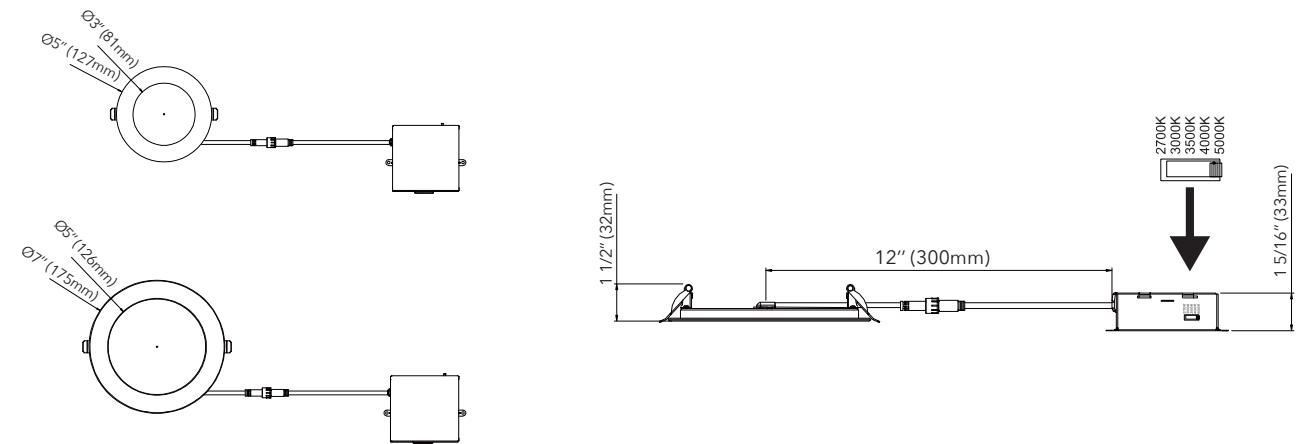

## FEATURES

- 2-hour fire rated: UL 263, ASTM E119 & CAN/ULC S101-14.
- Two spring loaded clips to attach to any ceiling material.
- White finish (interchangeable brushed nickel, black, oil-rubbed bronze, and copper trim rings available – sold separately).
- Wet locations listed.
- No IC can required, for direct contact with insulation and combustible materials.
- Optional 347V step-down.
- 5 year limited warranty.
- Airtight.
- cETLus and Energy Star listed.
- Comes with mounting brackets and end-to-end connector.

## APPLICATIONS

- Kitchens & pantries
- Laundry rooms
- Bathrooms
- Lobbies & hallways
- Banquet halls
- Elevators
- Retail lighting
- Offices & restaurants

SPECIFICATIONS		
<b>Product Codes</b>		DL-FR-5CCT-4-WH      DL-FR-5CCT-6-WH
<b>Electrical</b>	Input Voltage	120V AC
	Output Power (W)	12W      15W
<b>Specs</b>	Colour Temperature	5-position switch for colour temperature adjustment: 2700/3000/3500/4000/5000K
	CRI	90+
	Lumens	1075Lm      1418Lm
	Dimmable	Yes, with TRIAC dimmers
	Beam Angle	120°
<b>LED</b>	Type	Epistar
	Life Span	50,000 Hours
<b>Design</b>	Dimensions (Inches)	D1=3", D2=5", H=1/2"      D1=5", D2=7", H=1/2"
	Dimensions (Millimeters)	D1=81mm, D2=127mm, H=11.5mm      D1=126mm, D2=175mm, H=11.5mm
	Finish	White finish
	Trim Ring (Finish)	Brushed nickel, black, oil-rubbed bronze, and copper trim rings – Sold separately
	Operating Temperature	-20° to 45°C
	Approved Location	Wet
	Mounting	Ceiling
<b>Warranty</b>	5 Years	
<b>Approvals</b>	cETLus and Energy Star (Tested to comply with: UL 263, ASTM E119 & CAN ULC S101.)	

## DIAGRAM