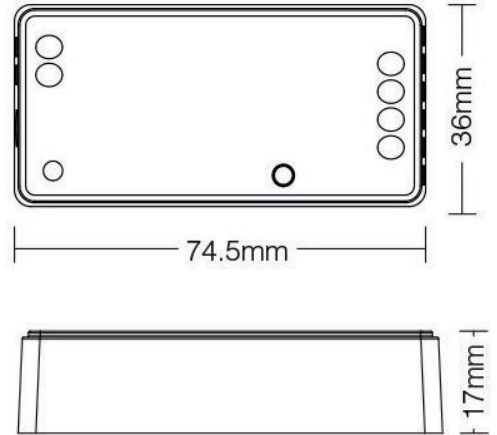

Compatible Fixtures	Ordering Code(s)
Outdoor/Indoor RGBW (RGB+3000K)	SL-OD-RGB30K-20-BA8
RGB High Power Indoor	SL-ID-CCT-LP-XX-A8
RGB eStrip	LES-XX-RGB (XX: Length in feet)
Neon Flex	SL-OD-CCT-HP-20-B8
LED Hard Strip RGB	SL-OD-CCT-LP-XX-B8