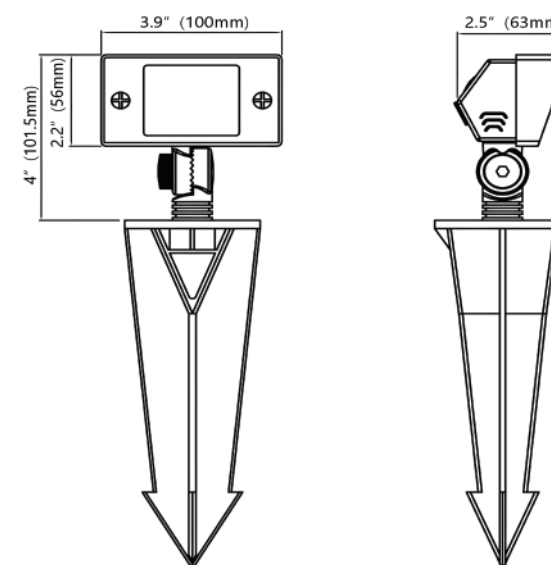

12V Mini Flood Light

This compact yet powerful 12V Mini Flood light, with a customizable wattage between 1 and 5 watts, provides a luminous output of 80-400 lumens, encased in a durable cast brass housing.

APPLICATIONS

- Path illumination
- Outdoor accents
- Security lighting
- Architectural highlights
- Event ambiance
- Patio glow

SPECIFICATIONS

Product Code	FL-01-12V-BLK	
Electrical	Input Voltage	12V AC/DC
	Power Consumption	1-5W
Specs	Colour Temperature	2700K, 3000K
	CRI	85
	Lumen Output	400LM
	Efficacy (LM/W)	80
	Dimmable	No, but wattage adjustable
	Beam Angle	120°
LED	Life Span	50,000 Hours
Design	Dimensions (Inches)	4 x 3.9 x 2.5"
	Dimensions (Millimeters)	101.5 x 100 x 63mm
	Finish	Black
	Material	Solid Brass Casting
	Operating Temperature	-20 to 40°C
	Approved Location	Outdoor
	Mounting	Via Stake
Warranty	15 years	
Approvals	cETLus	

DIAGRAM

NOTE: Comes with a mounting stake to ensure a hassle-free installation.

ACCESSORIES

ACC-3R-BLK
3 Inch Riser Black

- 3 inches long
- 1 Male and 1 Female end
- ½ inch NPSM thread
- Cast brass
- Black Finish

ACC-7R-BLK
7 Inch Riser Black

- 7 inches long
- 1 Male and 1 Female end
- ½ inch NPSM thread
- Cast brass
- Black Finish

ACC-12G-2C-BUR

Landscape burial wire, 12G, 2C - 500ft spool

ACC-12G-2C-BUR-XX

Landscape burial wire, 12G, 2C - custom cuts