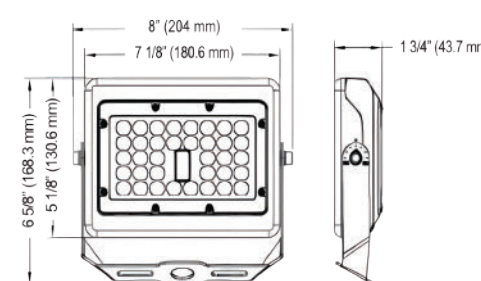

DIAGRAM

15W and 30W