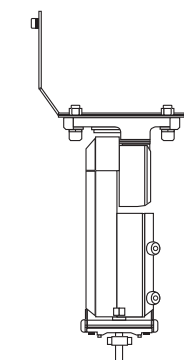

APPLICATIONS

- Facade accenting
- Garden highlights
- Outdoor art display
- Parking areas
- Entryway illumination
- Commercial exteriors

SPECIFICATIONS

Product Code	FL-15-CT	FL-30-CT	FL-50-CT	
Electrical	Input Voltage	100 -277V AC		
	Power Consumption	15W	30W	50W
Specs	Colour Temperature	3000/4000/5000K		
	CRI	80+		
	Lumen Output	3000K: 1725-1950LM	3000K: 3450-3900LM	3000K: 5750-6500LM
		4000K: 2025-2250LM	4000K: 4050-4500LM	4000K: 6750-7500LM
		5000K: 1875-2100LM	5000K: 3750-4200LM	5000K: 6250-7000LM
	Efficacy (LM/W)	Up to 150		
	Dimmable	No, but wattage adjustable		
Beam Angle	150° x 120° (7H6V)			
LED	Type	SMD3030 (1W)		
	Life Span	50,000 Hours		
Design	Dimensions (Inches)	6 5/8 x 8 x 1 3/4"	6 5/8 x 8 x 1 3/4"	7 5/16 x 9 7/16 x 1 15/16"
	Dimensions (Millimeters)	168.3 x 204 x 43.7 mm	168.3 x 204 x 43.7 mm	201 x 239 x 49 mm
	Finish	Black		
	Material	N/A		
	Operating Temperature	-20 to 50°C		
	Approved Location	Wet		
Warranty	5 years			
Approvals	cULus listed for wet locations			

DIAGRAM

15W and 30W

50W

MOUNTING ACCESSORIES

FL-TR
Trunion mount bracket
To use for wall and ground mount

FL-Y-15/30/50
Yoke mount bracket
To use for wall and ground mount

FL-SH-15/30/50
Glare shield

FL-WG-15/30/50
Wire guard

FL-ADM-15/30/50
Universal mount bracket
For use on poles