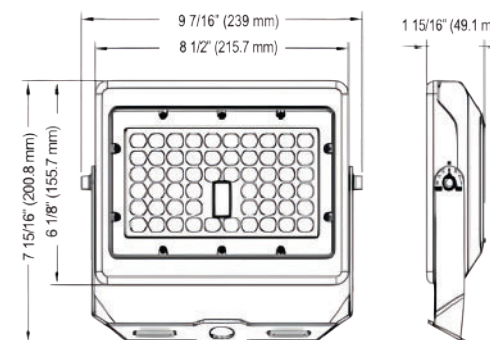

50W

MOUNTING ACCESSORIES