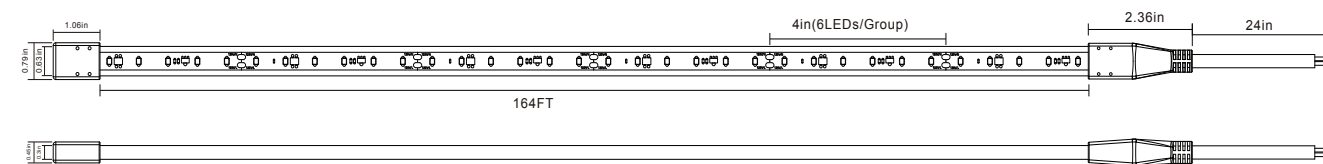

FEATURES

- Field cuttable; 120V AC input voltage
- High light efficiency, high PF and high lumens
- Constant current design, overvoltage protection
- Drop current when over temperature to protect product (Max. ambient working temperature: 55°C, light up for no more than 6 hours)
- Dimmable: TRIAC
- No need of a transformer box to change AC to DC; connect with line voltage directly

- Ambient Working Temperature: -20 ~ 42°C (-4 ~ 107°F)
- IP65 PVC extrusion process
- Min.section 4 inch; Max.run 164FT
- With bared power cords on one side, it's more convenient for connecting
- ETL certified
- 5 years warranty indoor use; 3 years warranty outdoor use

APPLICATIONS

- Building outlines
- Signage
- Decks
- Architectural features

SPECIFICATIONS				
Product Code	ES-120V-27K-164FT	ES-120V-30K-164FT	ES-120V-40K-164FT	
Electrical	Input Voltage	120V AC		
	Power Consumption	4W/Ft		
Specs	Colour Temperature	2700K	3000K	4000K
	Lumen Output	280LM/Ft	300LM/Ft	340LM/Ft
	CRI	90+		
	Dimmable	Yes, with TRIAC dimmers		
LED	Type	SMD2835		
	Life Span	30,000 Hours		
	Spacing	N/A		
	# per foot (304mm)	18 LEDs		
Design	Dimensions (Inches)	.79" W		
	Dimensions (Millimeters)	20mm W		
	Max Single Run Length	50M (164Ft)		
	Custom Cuttable	Cuttable every 10CM (4 Inches approx.)		
	Approved Location	Indoor/Outdoor		
Warranty	5 years warranty indoor use; 3 years warranty outdoor use			
Approvals	cETLus			

PRODUCT CODES

XX: Length in feet; YY: Colour temperature

164 Ft spools
ES - 120V - YY - 164FT

Custom cuts
ES - 120V - YY - XX

LED COLOUR
2700K
3000K
4000K

LED COLOUR
2700K
3000K
4000K

ACCESSORIES

ES-120V-EC
End cap (Indoor & Outdoor)